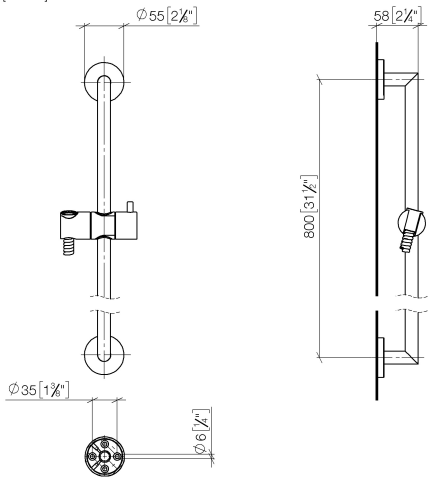

Shower set without hand shower - Chrome

TARA

26 413 625

Fits: TARA, META

- slide bar
- Pipe diameter 18 mm
- rosette Ø 55 mm
- gauge 800 mm
- metal shower hose 1750mm with integrated anti-twist protection
- shower hose connector 3/8"

Required miscellaneous

	Hand shower FlowReduce - Chrome	28 012 979-00 0010
--	--	-----------------------

26 413 625

mm [inches]

Certificates

WRAS_2009048. ACS_20 ACC LY 738. IAPMO_4976 (4).

26 413 625

Spare parts list

No.	Item Number	Name	Quantity used	Delivery time
1	05 17 62 500 00 90	fixing set	2	2
2	90 14 10 032 00 90	seal	2	2
3	08 27 62 500-00	rosette	2	10
4	05 28 22 590 01-00	bar	1	10
5	12 580 970-00	Slide unit - Chrome	1	10
6	28 322 970-00	Metal shower hose 1/2" x 3/8" x 1750 mm - Chrome	1	2